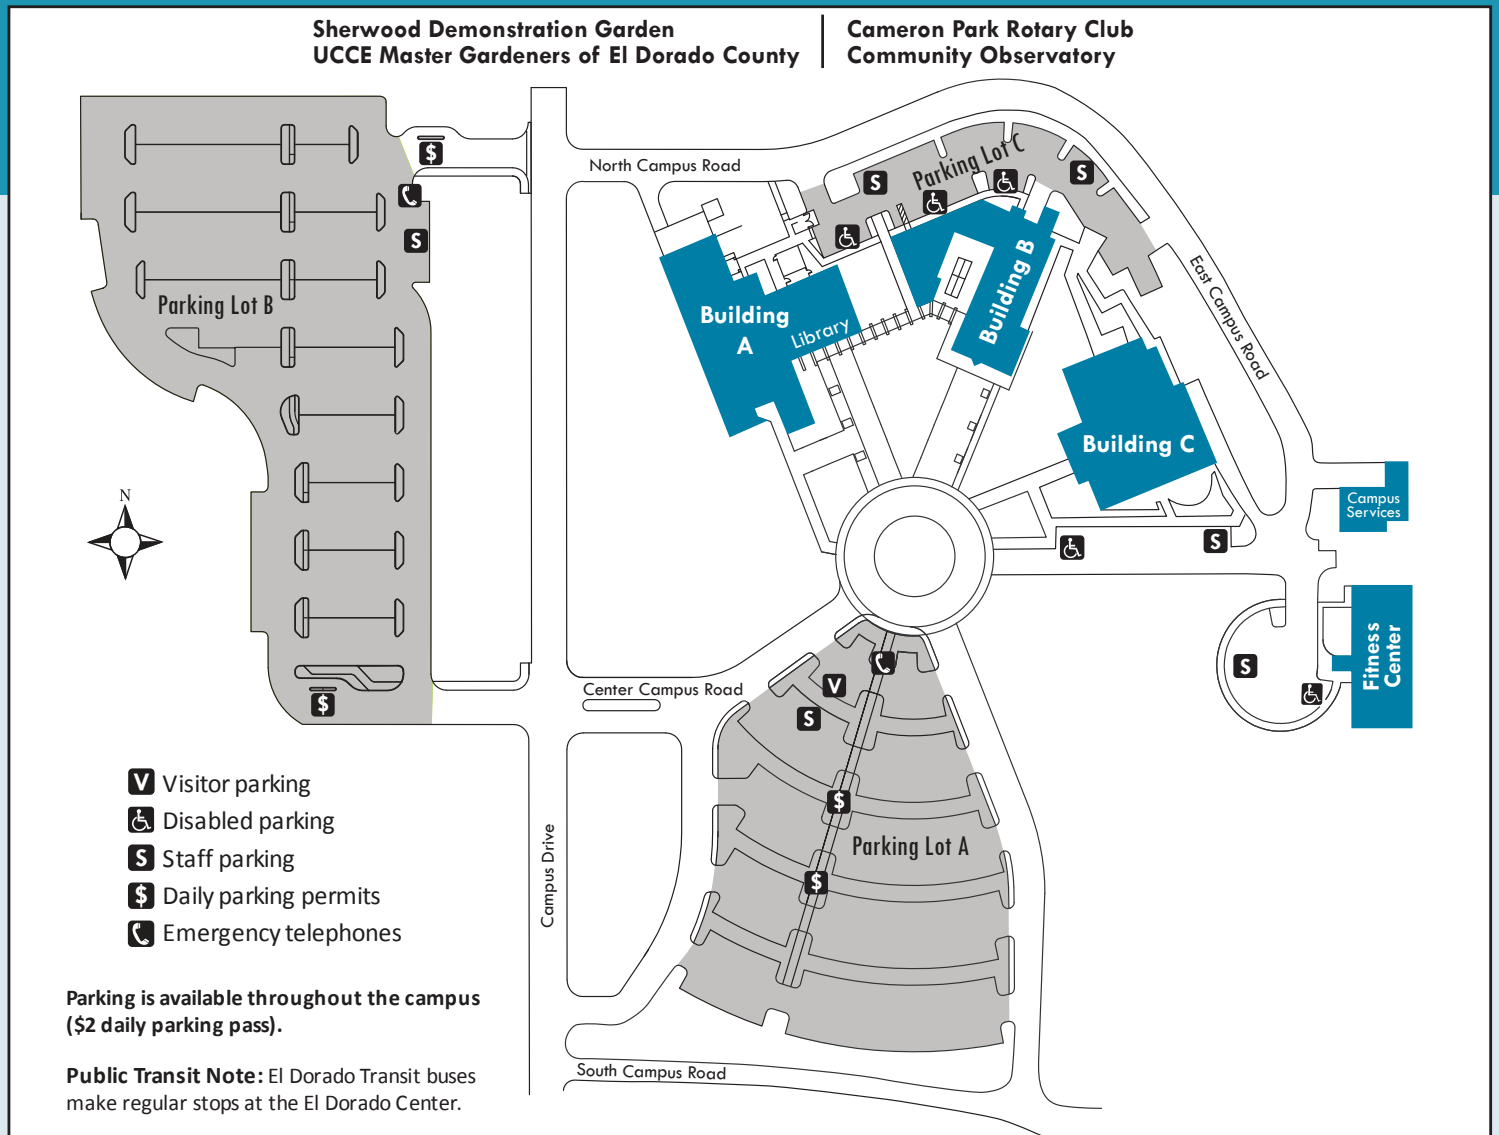

EL DORADO CENTER

6699 CAMPUS DRIVE, PLACERVILLE, CA 95667 (530) 642-5644

Building A

Classrooms A-101 through A-214
Library

Building B

First Floor

Admissions & Records
Assessment (B-125)
Associated Students (B-143)
College Police (B-132)
College Store (B-126)
DSPS (B-122)
Financial Aid (B-120)

First Floor *continued*

Prairie Falcon Room (B-141)
Student Lounge
Student Services Offices

Second Floor

College Administration
Faculty Offices

Building C

Assessment Testing Room (C-217)
Classrooms C-101 through C-217
Community Room (C-102)
Computer Lab (C-210)

Fitness Center

Campus Services

Custodial
Facilities Management/Grounds
Maintenance
Receiving

Directions

From the Sacramento area, take Highway 50 east towards Placerville. Take the El Dorado Road exit and turn left at the first stop sign off the highway. Continue on this road for 1.3 miles. Turn left at the first traffic signal (Missouri Flat Road). Continue on Missouri Flat Road (which becomes Green Valley Road) for 1.5 miles. Turn right on Campus Drive, which is just past the El Dorado County Office of Education and elementary school.

From the Lake Tahoe area, take Highway 50 west towards Sacramento. Take the El Dorado Road exit and turn left at the first stop sign off the highway. Continue on this road for 1.3 miles. Turn left at the first traffic signal (Missouri Flat Road). Continue on Missouri Flat Road (which becomes Green Valley Road) for 1.5 miles. Turn right on Campus Drive, which is just past the El Dorado County Office of Education and elementary school.