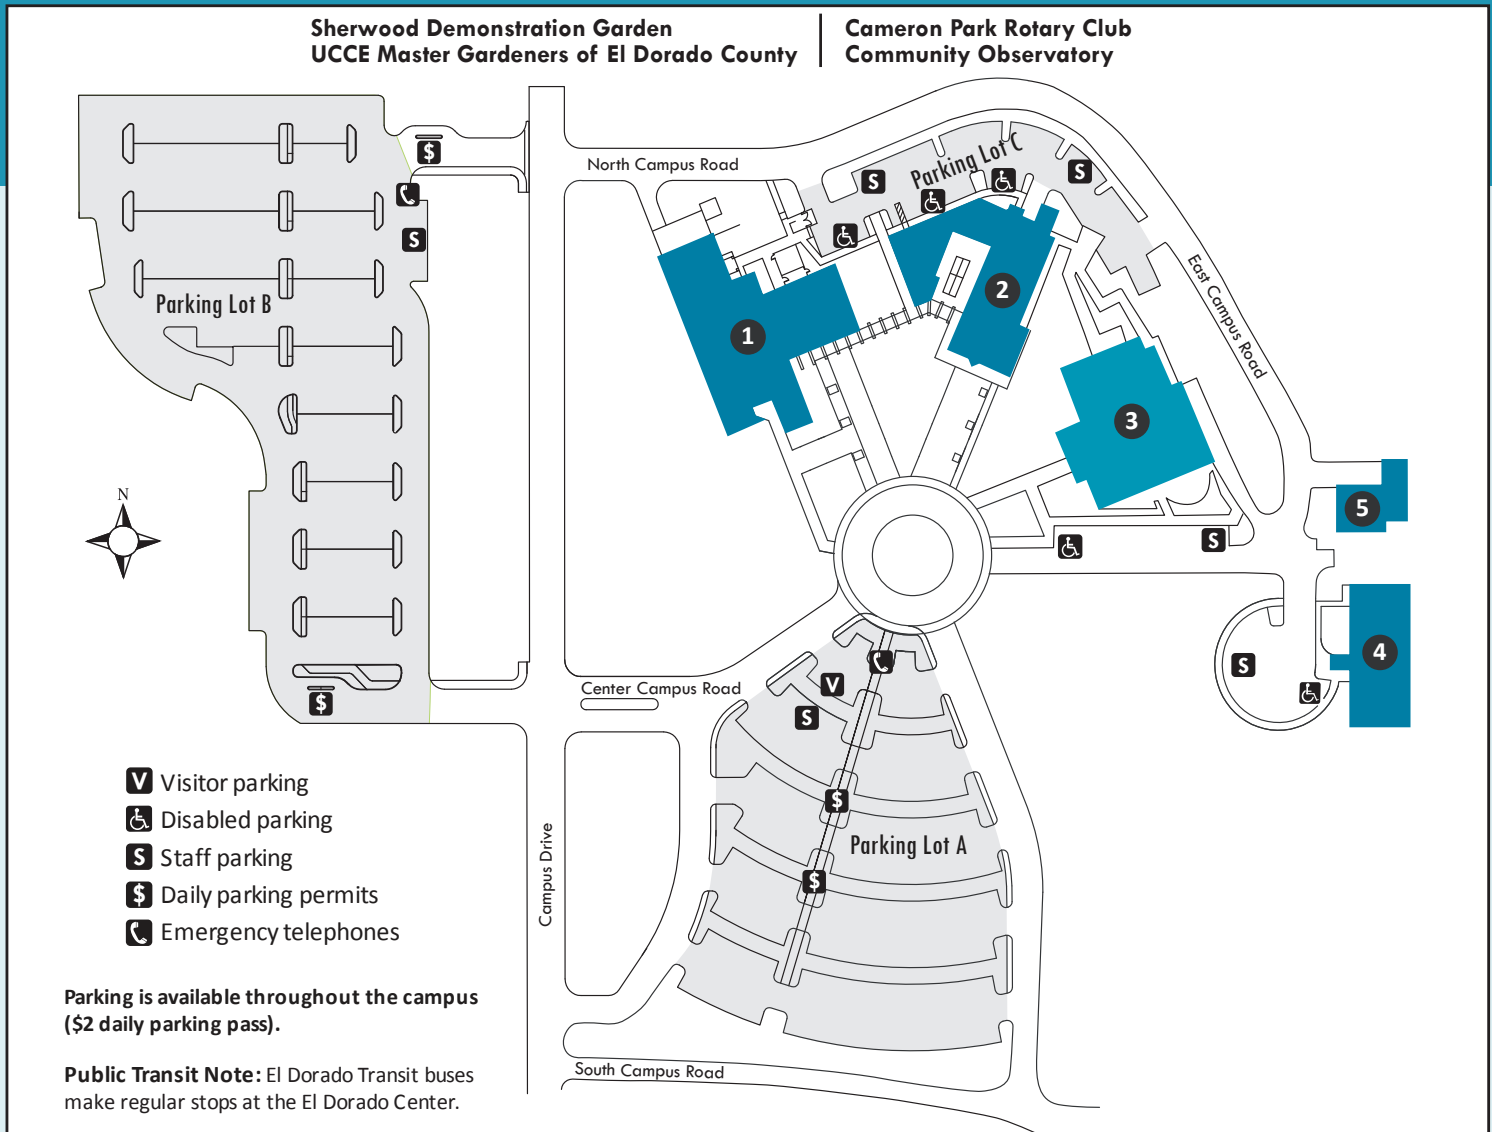

EL DORADO CENTER

6699 CAMPUS DRIVE, PLACERVILLE, CA 95667

(530) 642-5644 | www.flc.losrios.edu

FOLSOM LAKE COLLEGE
EL DORADO CENTER | RANCHO CORDOVA CENTER

- 1 Building A**
Classrooms A-101 through A-214
Library
- 2 Building B**
First Floor
Admissions & Records
Assessment (B-125)
Associated Students (B-143)
College Police (B-132)
College Store (B-126)
DSPS (B-122)
Financial Aid (B-120)

- First Floor *continued***
Prairie Falcon Room (B-141)
Student Lounge
Student Services Offices
- Second Floor**
College Administration
Faculty Offices

- 3 Building C**
Assessment Testing Room (C-217)
Classrooms C-101 through C-217
Community Room (C-102)
Computer Lab (C-210)

- 4 Fitness Center**
- 5 Campus Services**
Custodial
Facilities Management/Grounds
Maintenance
Receiving

6/15/18

Directions

From the Sacramento area, take Highway 50 east towards Placerville. Take the El Dorado Road exit and turn left at the first stop sign off the highway. Continue on this road for 1.3 miles. Turn left at the first traffic signal (Missouri Flat Road). Continue on Missouri Flat Road (which becomes Green Valley Road) for 1.5 miles. Turn right on Campus Drive, which is just past the El Dorado County Office of Education and elementary school.

From the Lake Tahoe area, take Highway 50 west towards Sacramento. Take the El Dorado Road exit and turn left at the first stop sign off the highway. Continue on this road for 1.3 miles. Turn left at the first traffic signal (Missouri Flat Road). Continue on Missouri Flat Road (which becomes Green Valley Road) for 1.5 miles. Turn right on Campus Drive, which is just past the El Dorado County Office of Education and elementary school.