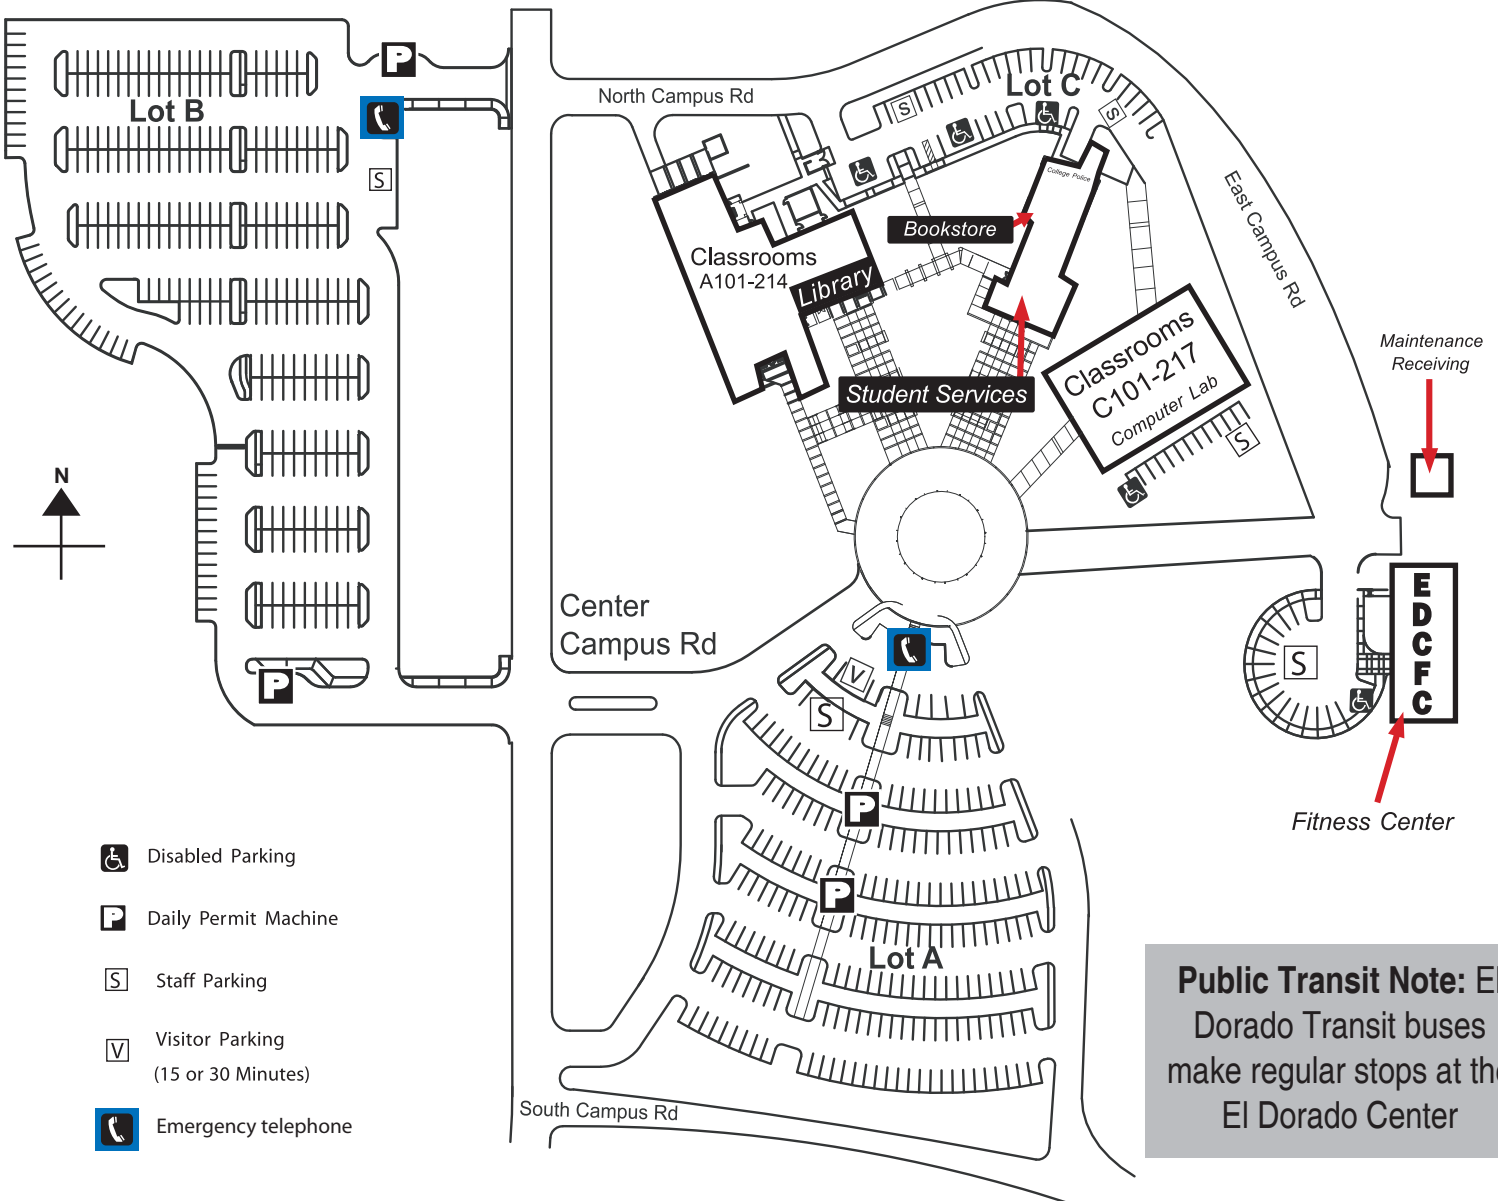

6699 Campus Drive, Placerville, CA 95667
530-642-5644

 Cameron Park Rotary Club
Community Observatory

El Dorado Center Legend

Building 1
Classrooms A101-214
Library

Building 2
First Floor

- Admissions
- Assessment
- Bookstore (B-126)
- CalWORKs/EOP&S
- College Police (B-128)
- Counseling
- DSP&S (B-121)
- Financial Aid (B-120)
- Student Government (B-122)
- Student Lounge
- Student Services

Second Floor

- College Administration
- Faculty offices
- Outreach (B-232)

Building 3
Classrooms C101-214
First Floor

- Art studio (C-105)
- Community Room (C-102)

Second Floor

- Computer Lab (C-204)
- English Center (C-213)
- Tutoring Center (C-204)

Building 4
Fitness Center (EDFC)

Building 6
Custodial
Facilities Management/Grounds
Maintenance
Receiving

Directions

From the Sacramento area, take Highway 50 east towards Placerville. Take the El Dorado Road exit and turn left at the first stop sign off the highway. Continue on this road for 1.3 miles. Turn left at the first traffic signal (this is Missouri Flat Road). Continue on Missouri Flat Road (which becomes Green Valley Road) for 1.5 miles. Turn right on Campus Drive, which is just past the El Dorado County Office of Education and Elementary School.

From the Lake Tahoe area, take Highway 50 west towards Sacramento. Take the El Dorado Road exit and turn right at the first stop sign off the highway. Continue on this road for 1.3 miles. Turn left at the first traffic signal (this is Missouri Flat Road). Continue on Missouri Flat Road (which becomes Green Valley Road) for 1.5 miles. Turn right on Campus Drive, which is just past the El Dorado County Office of Education and Elementary School.