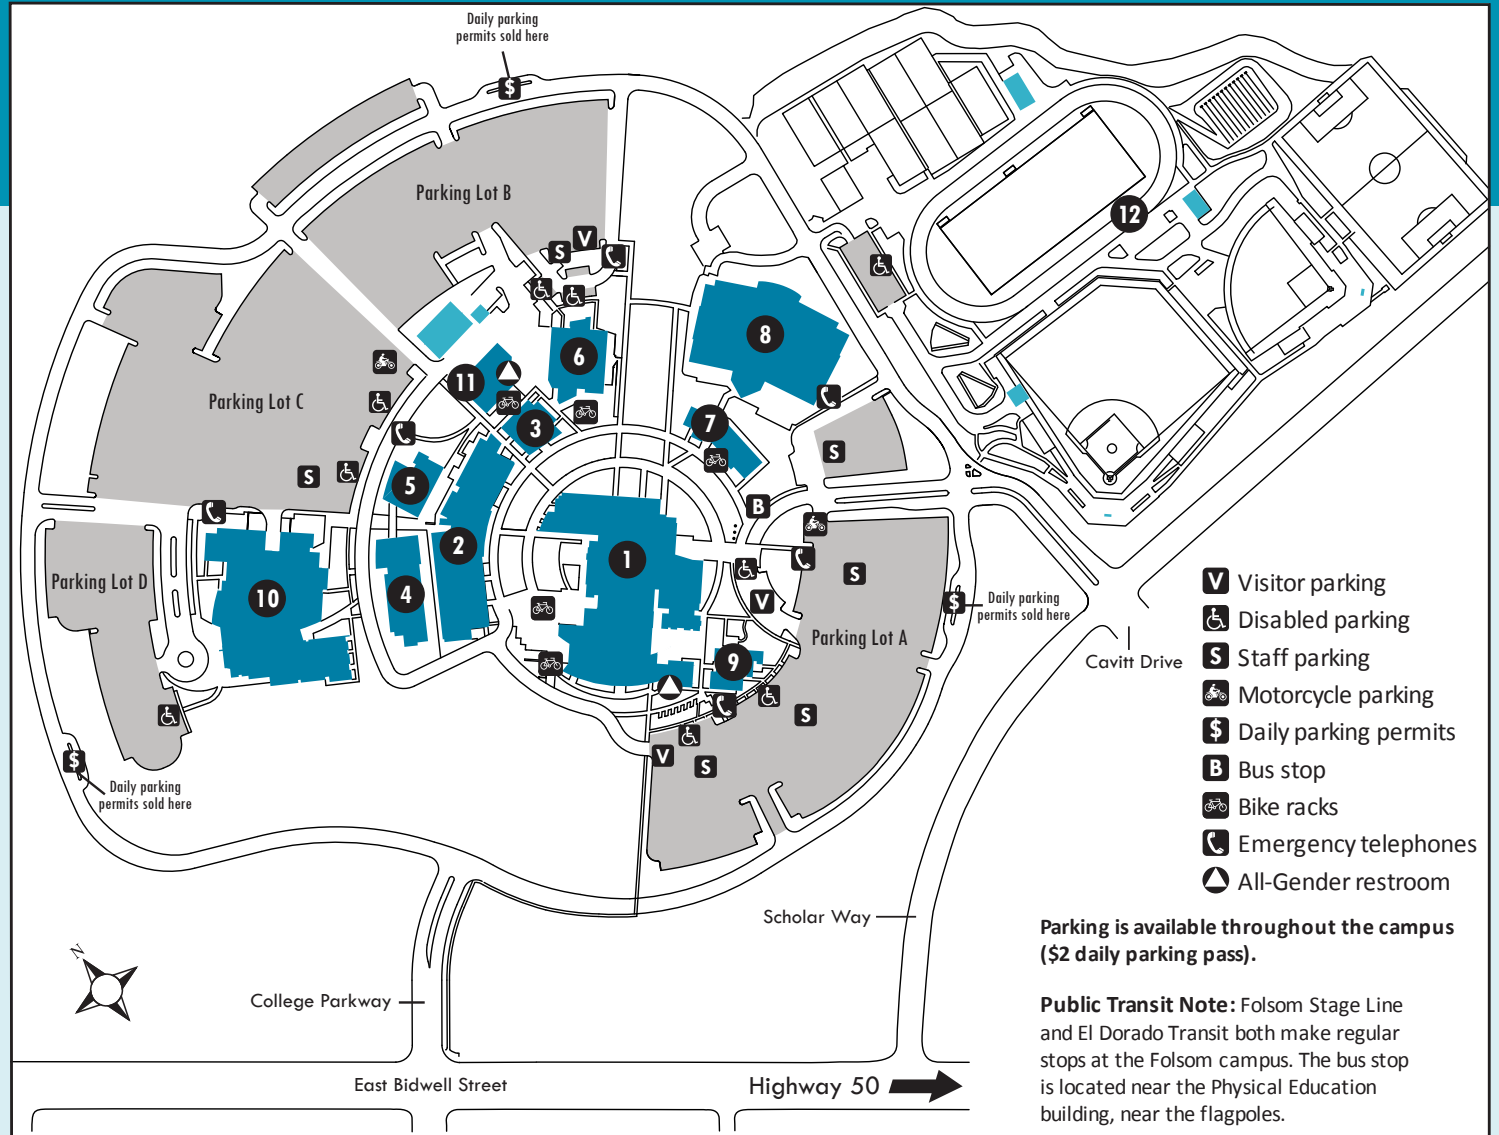

MAIN FOLSOM CAMPUS

10 COLLEGE PARKWAY, FOLSOM, CA 95630

(916) 608-6500 | www.flc.losrios.edu

FOLSOM LAKE COLLEGE
EL DORADO CENTER | RANCHO CORDOVA CENTER

- | | | |
|--|---|---|
| <p>1 Aspen Hall / FL1
Admissions & Records
Assessment Center (FL1-107)
Center for Excellence (FL1-108)
Community Room (FL1-20)
Computer Lab
Counseling
Financial Aid
Innovation Center/Makerspace (FL1-130)
Library
Public Information Services (FL1-9)
Welcome & Student Success Center</p> <p>2 Cypress Hall / FL2
Reading & Writing Center (FL2-239)
SOAR Central (FL2-238)
Tutoring Center (FL2-246)</p> | <p>3 Buckeye Hall / FL3
Large Lecture Hall (FL3-173)</p> <p>4 Dogwood Hall / FL4</p> <p>5 Lilac Hall / FL5</p> <p>6 Falcon's Roost / FR
Associated Students (FR-106)
Cafeteria
Career & Transfer Center (FR-115)
College Police
College Store
Java City Coffee Cart
Peregrine Room (FR-240)
Student Life (FR-108)</p> | <p>7 Physical Education / PE
Student Athlete Success Center (PE-112)
Veterans Success Center (PE-119)</p> <p>8 Gymnasium / GYM</p> <p>9 College Administration / CA
Business Services</p> <p>10 Harris Center for the Arts / PAC</p> <p>11 Campus Services / CS
Custodial
Maintenance
Printing/Mail
Receiving</p> <p>12 Athletics Complex</p> |
|--|---|---|

From the Lake Tahoe area, take Highway 50 west toward Sacramento. Take the East Bidwell Street/Scott Road exit and turn right at the end of the exit ramp. Proceed north on East Bidwell for 1.6 miles. Turn right at College Parkway at the signal.

From the Roseville area, heading east on Douglas Boulevard, turn right onto Folsom Auburn Road. Continue south 4.4 miles and turn left on Greenback Lane. Follow Greenback Lane, which becomes Riley Street, as you pass through Historic Folsom and just past Sutter Middle School turn left on East Bidwell Street. Continue southeast for 3.5 miles, passing Oak Avenue Parkway, and turn left at College Parkway at the signal.