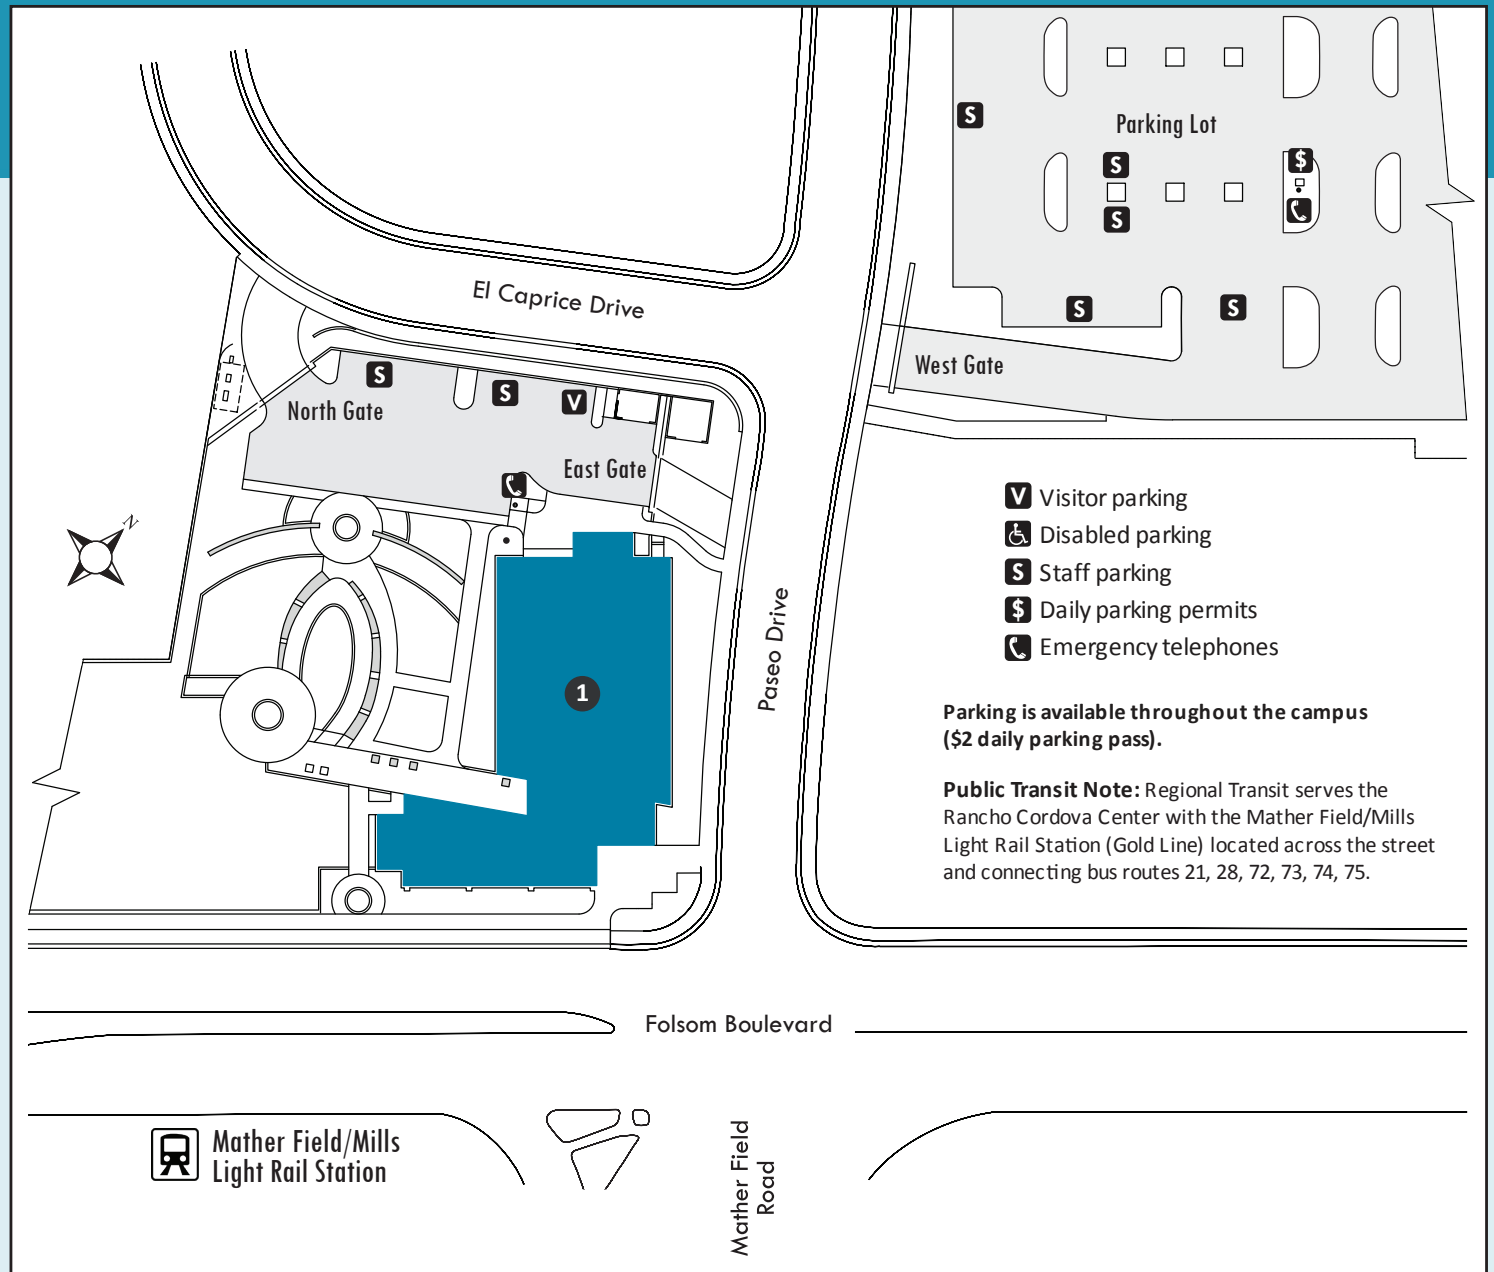

RANCHO CORDOVA CENTER

10259 FOLSOM BLVD., RANCHO CORDOVA, CA 95670

(916) 361-6321 | www.flc.losrios.edu

FOLSOM LAKE COLLEGE
EL DORADO CENTER | RANCHO CORDOVA CENTER

1 Building 1

First Floor

- Admissions & Records
- CalWORKs
- Classrooms (RCC1-105, RCC1-125, and RCC1-134)
- College Store
- Conference Room (RCC1-141)

First Floor *continued*

- Counseling
- DSPS
- EOPS
- Faculty Offices
- Financial Aid
- Student Lounge

Second Floor

- Classrooms (RCC1-210, RCC1-211, RCC1-212, and RCC1-227)
- Computer Lab (RCC1-229)
- Learning Resource Center (RCC1-203)

6/15/18

Directions

From the Sacramento area, take Highway 50 east towards Folsom. Take the Mather Field Road exit. Turn left at the first traffic signal off the highway. Go over the highway and as you approach Folsom Boulevard, get in the middle lane. Once you cross over Folsom Boulevard, the road becomes Paseo Drive. Parking lot entrance will be on your right. The Center entrance is across the street.

From the Lake Tahoe area, take Highway 50 west towards Sacramento. Take the Mather Field Road exit. Turn right at the first traffic signal off the highway. As you approach Folsom Boulevard, get in the middle lane. Once you cross over Folsom Boulevard, the road becomes Paseo Drive. Parking lot entrance will be on your right. The Center entrance is across the street.