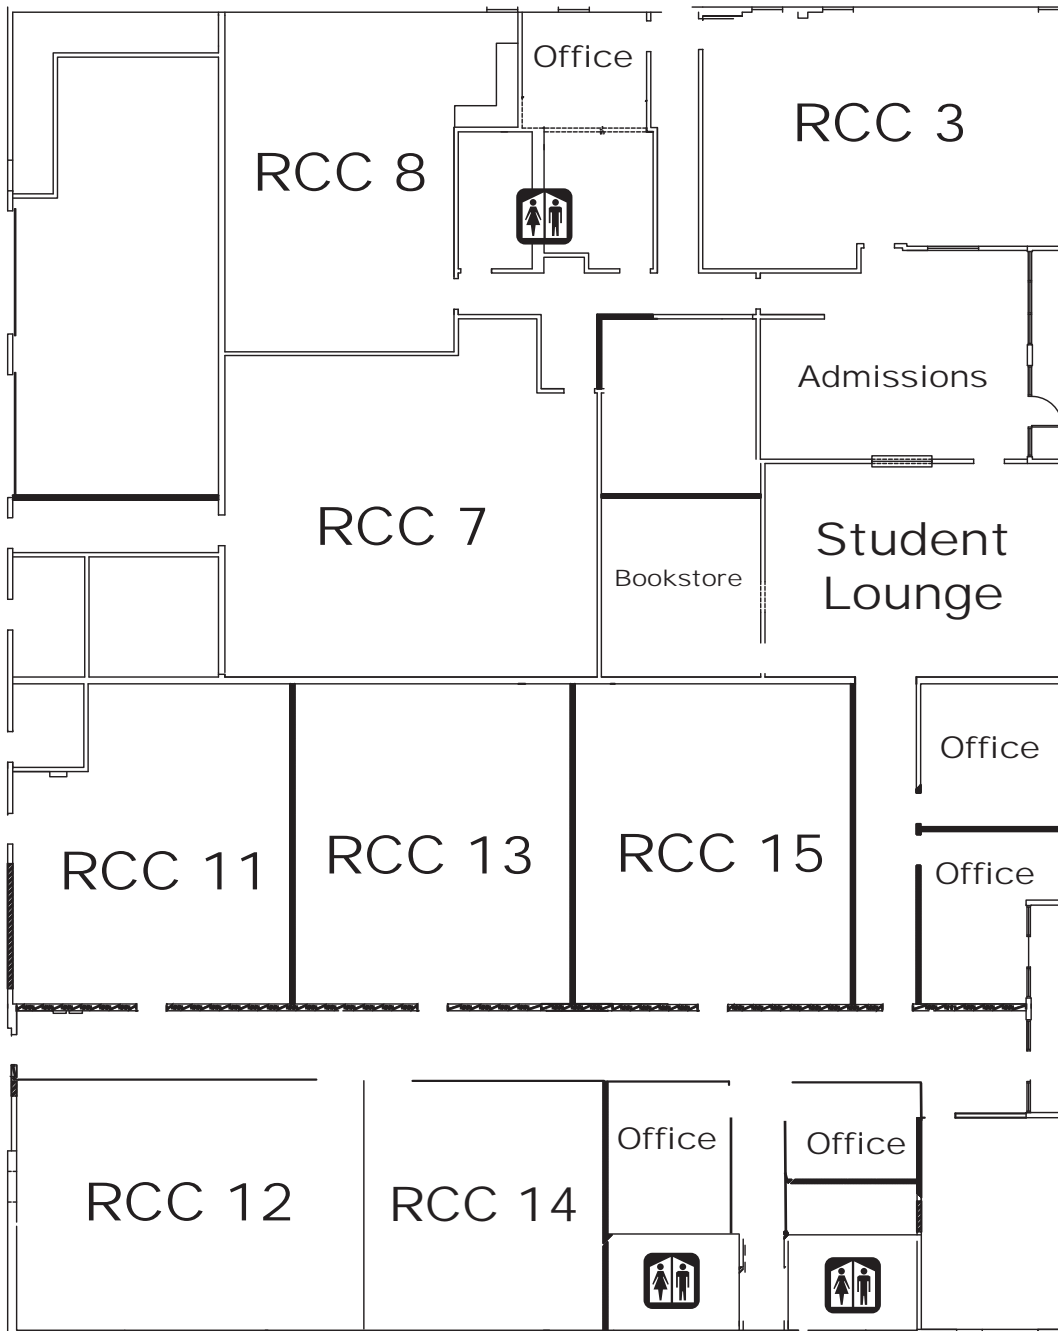

From the Lake Tahoe area, take Highway 50 west towards Sacramento. Take the Mather Field Road exit. Turn left at the first traffic signal off the highway. Go over the highway and get in the right lane. Turn right at the second traffic signal (Rockingham Drive). Continue on Rockingham for 0.2 miles. Turn into the shopping center on your left just before the first traffic signal. The Center entrance is in the last building on the left.