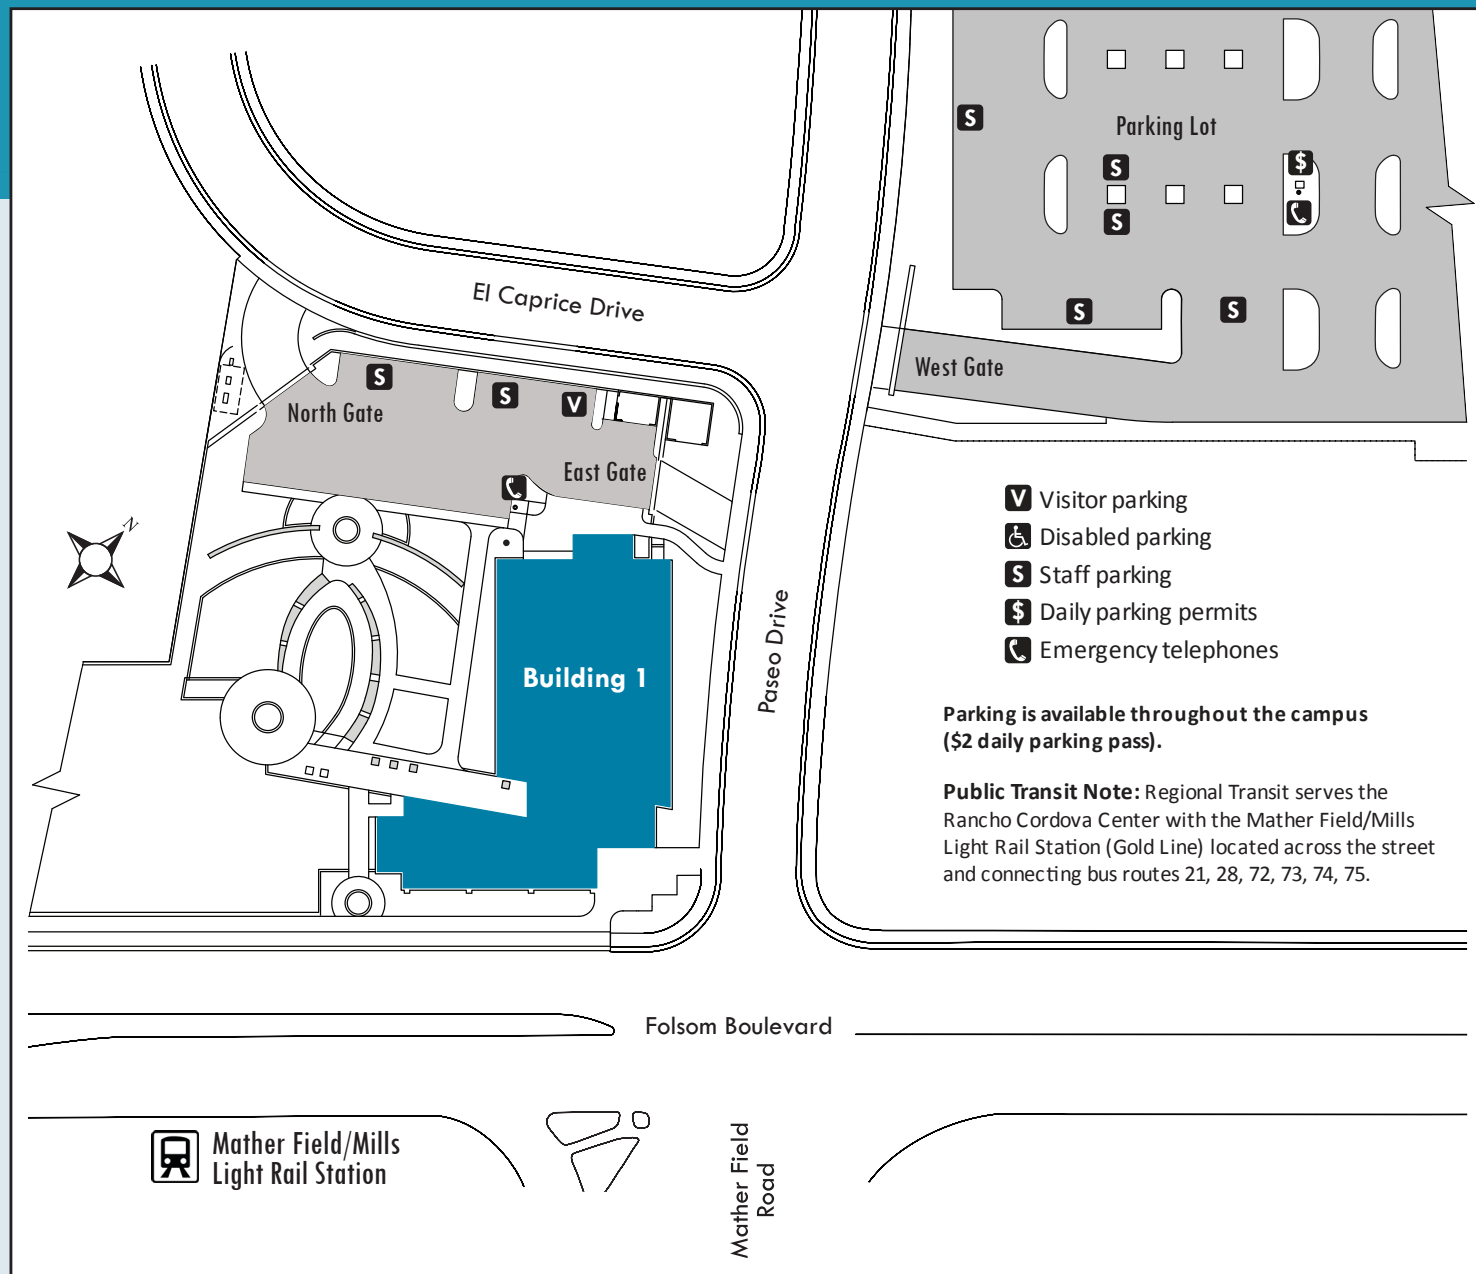

## Building 1

### First Floor continued

Counseling  
DSPPS  
EOPS  
Faculty Offices  
Financial Aid  
Student Lounge

## Directions

**From the Sacramento area,** take Highway 50 east towards Folsom. Take the Mather Field Road exit. Turn left at the first traffic signal off the highway. Go over the highway and as you approach Folsom Boulevard, get in the middle lane. Once you cross over Folsom Boulevard, the road becomes Paseo Drive. Parking lot entrance will be on your right. The Center entrance is across the street.

**From the Lake Tahoe area,** take Highway 50 west towards Sacramento. Take the Mather Field Road exit. Turn right at the first traffic signal off the highway. As you approach Folsom Boulevard, get in the middle lane. Once you cross over Folsom Boulevard, the road becomes Paseo Drive. Parking lot entrance will be on your right. The Center entrance is across the street.