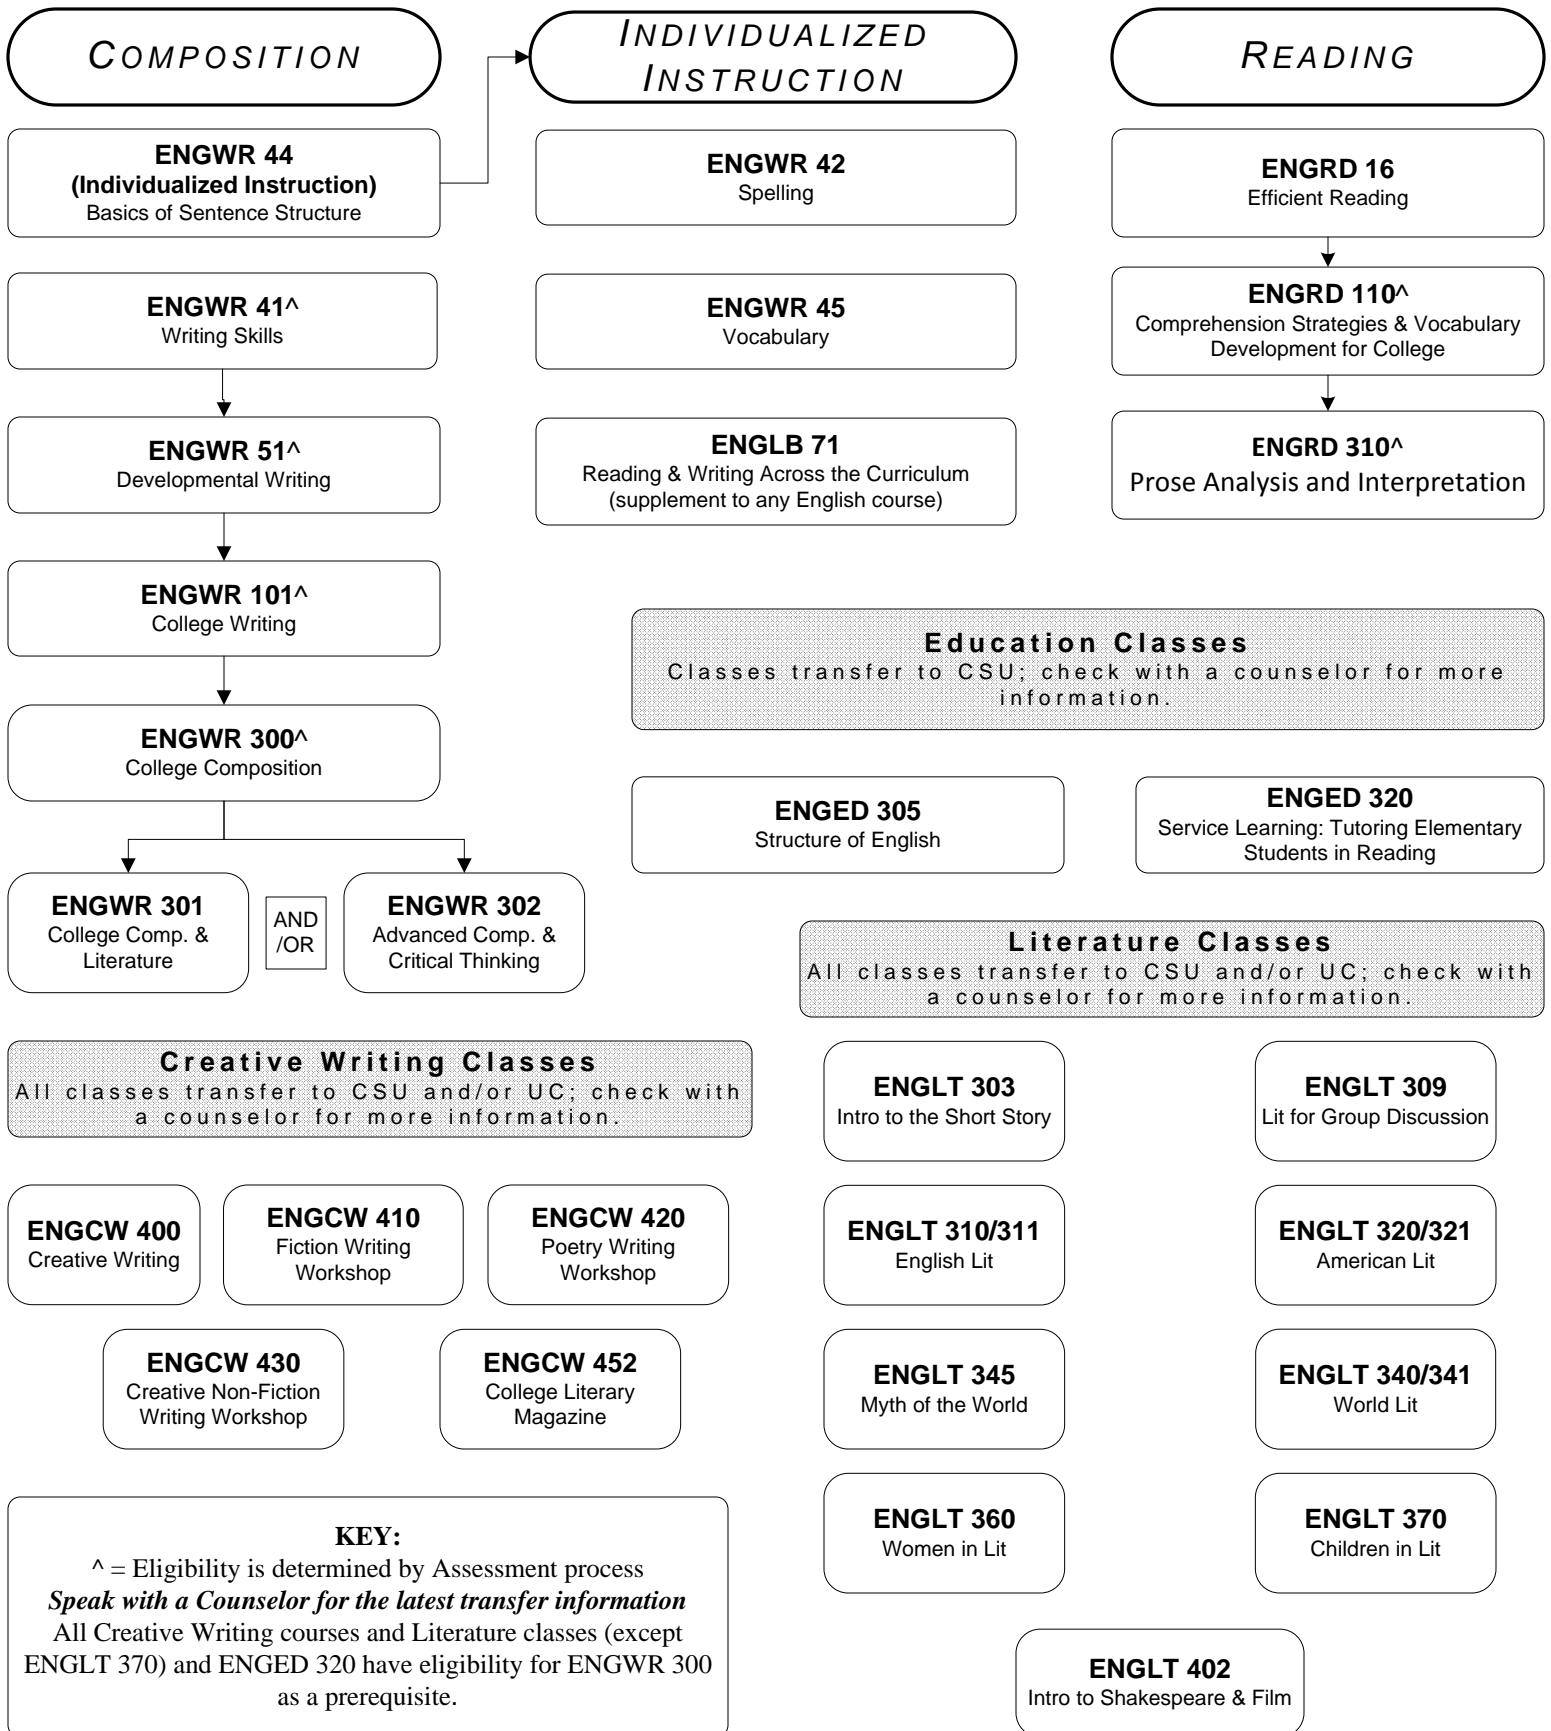

Folsom Lake College English Sequence

KEY:

^ = Eligibility is determined by Assessment process
Speak with a Counselor for the latest transfer information
 All Creative Writing courses and Literature classes (except ENGLT 370) and ENGED 320 have eligibility for ENGWR 300 as a prerequisite.