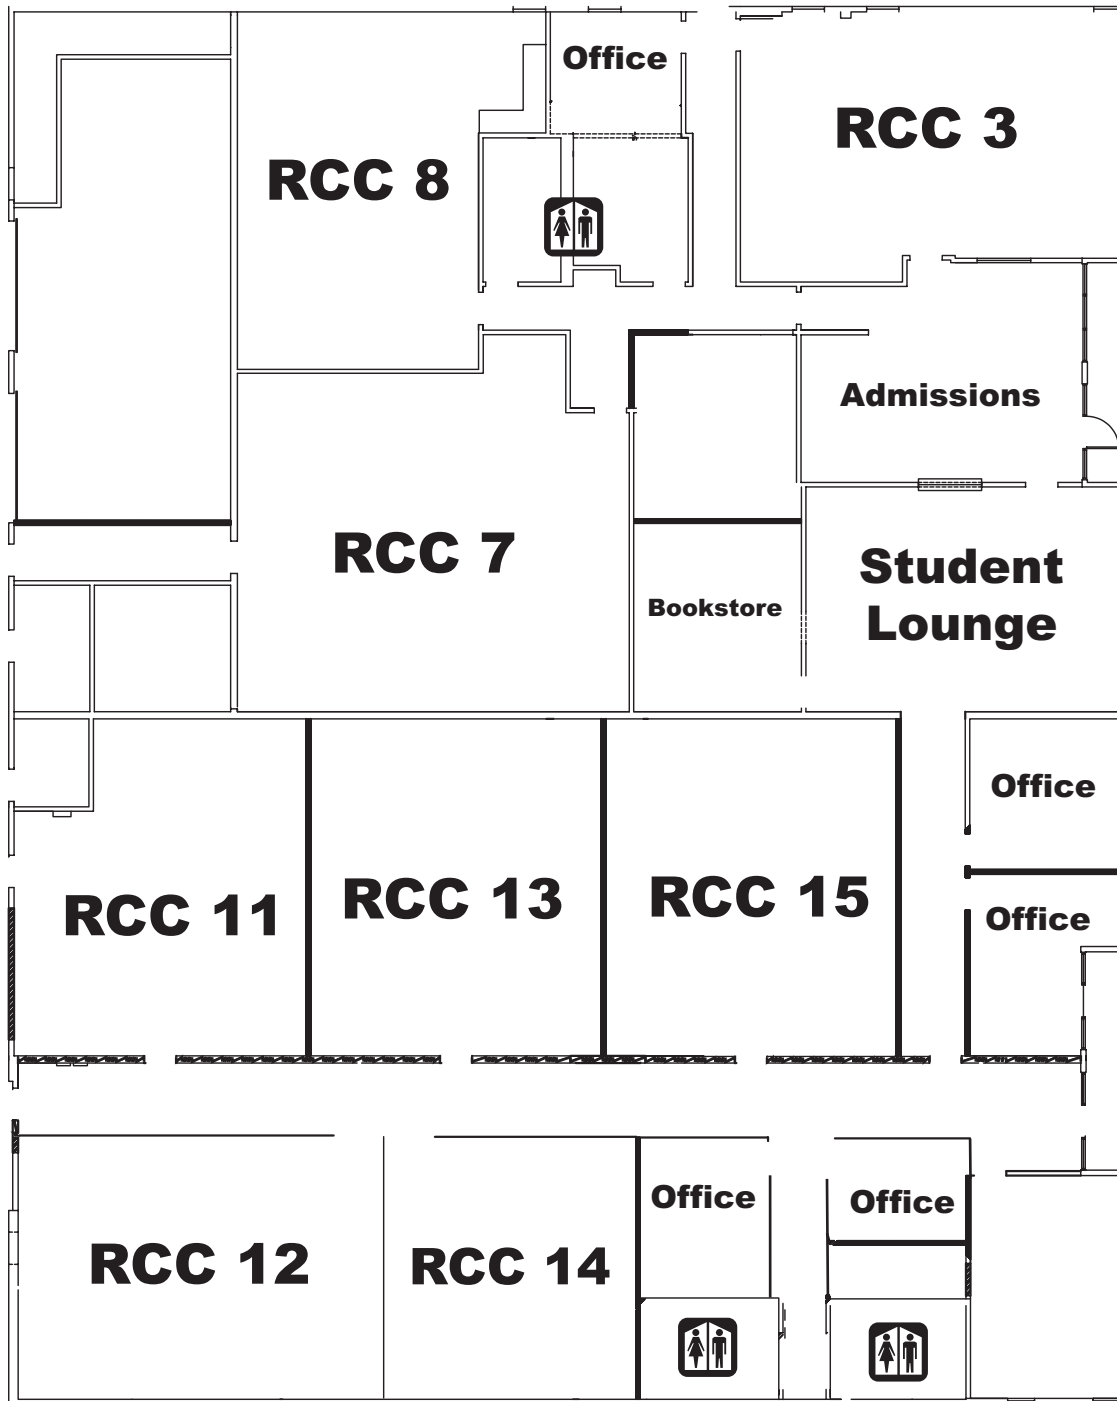

Rancho Cordova Center

10378 Rockingham Drive

916-255-0717

DIRECTIONS

From the Sacramento area, take Highway 50 east towards Folsom. Take the Mather Field Road exit. Turn right at the first traffic signal off the highway. Turn right at the first traffic signal (Rockingham Drive). Get in the left lane on Rockingham for 0.2 miles. Turn left into the shopping center on your left just before the first traffic signal. The Center entrance is in the last building on the left.

From the Lake Tahoe area, take Highway 50 west towards Sacramento. Take the Mather Field Road exit. Turn left at the first traffic signal off the highway. Go over the highway and get in the right lane. Turn right at the second traffic signal (Rockingham Drive). Continue on Rockingham for 0.2 miles. Turn into the shopping center on your left just before the first traffic signal. The Center entrance is in the last building on the left.