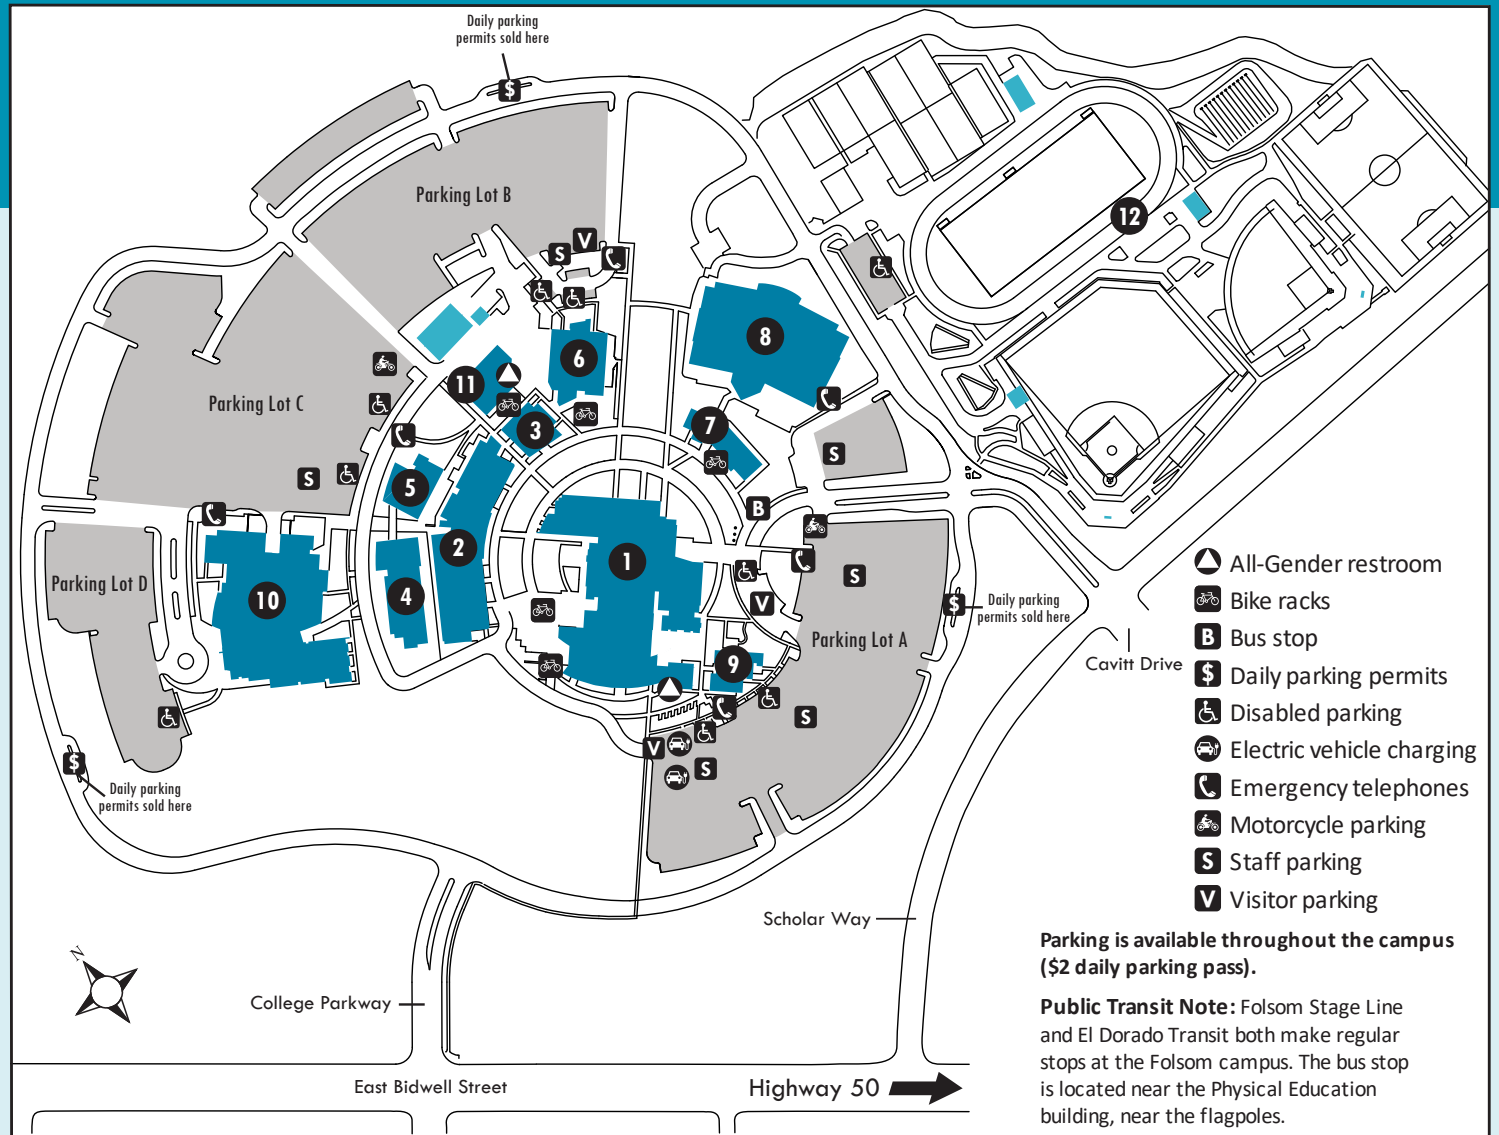

MAIN FOLSOM CAMPUS

10 COLLEGE PARKWAY, FOLSOM, CA 95630

(916) 608-6500 | www.flc.losrios.edu

FOLSOM LAKE COLLEGE
EL DORADO CENTER | RANCHO CORDOVA CENTER

- 1 Aspen Hall / FL1**
Admissions & Records
Assessment Center (FL1-107)
Center for Excellence (FL1-108)
Community Room (FL1-20)
Computer Lab
Counseling
Financial Aid
Innovation Center Makerspace (FL1-130)
Library
Public Information Services (FL1-9)
Welcome & Student Success Center
- 2 Cypress Hall / FL2**
Reading & Writing Center (FL2-239)
SOAR Central (FL2-238)
Tutoring Center (FL2-246)
- 3 Buckeye Hall / FL3**
Large Lecture Hall (FL3-173)
- 4 Dogwood Hall / FL4**
- 5 Lilac Hall / FL5**
- 6 Falcon's Roost / FR**
Associated Students (FR-106)
Cafeteria
Career & Transfer Center (FR-115)
College Police
College Store
Java City Coffee Cart
Peregrine Room (FR-240)
Student Life (FR-108)
- 7 Physical Education / PE**
Student Athlete Success Center (PE-112)
Veterans Success Center (PE-119)
- 8 Gymnasium / GYM**
- 9 College Administration / CA**
Business Services
- 10 Harris Center for the Arts / PAC**
- 11 Campus Services / CS**
Custodial
Maintenance
Printing/Mail
Receiving
- 12 Athletics Complex**

From the Lake Tahoe area, take Highway 50 west toward Sacramento. Take the East Bidwell Street/Scott Road exit and turn right at the end of the exit ramp. Proceed north on East Bidwell for 1.6 miles. Turn right at College Parkway at the signal.

From the Roseville area, heading east on Douglas Boulevard, turn right onto Folsom Auburn Road. Continue south 4.4 miles and turn left on Greenback Lane. Follow Greenback Lane, which becomes Riley Street, as you pass through Historic Folsom and just past Sutter Middle School turn left on East Bidwell Street. Continue southeast for 3.5 miles, passing Oak Avenue Parkway, and turn left at College Parkway at the signal.