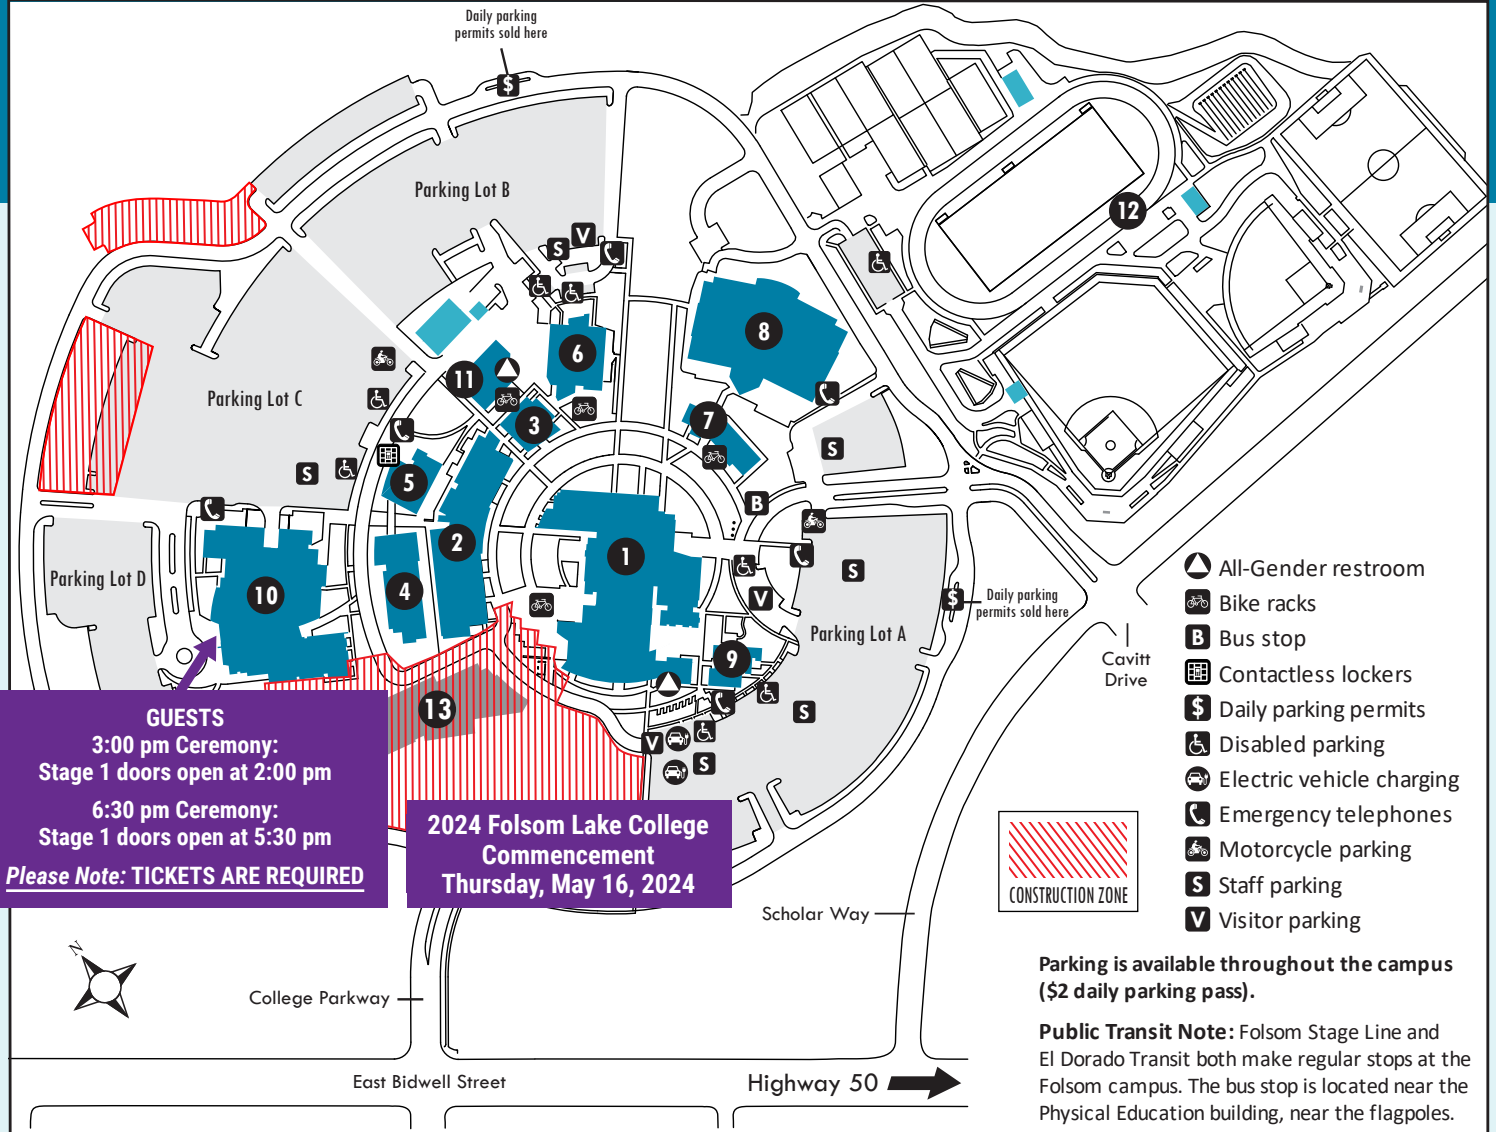

MAIN FOLSOM CAMPUS

10 COLLEGE PARKWAY, FOLSOM, CA 95630

(916) 608-6500 | www.flc.losrios.edu

FOLSOM LAKE COLLEGE
EL DORADO CENTER | RANCHO CORDOVA CENTER

- **1 Aspen Hall / FL1**
  Admissions & Records
  Center for Excellence (FL1-108)
  Community Room (FL1-20)
  Counseling
  Equity Center (FL1-151b)
  Financial Aid
  Innovation Center Makerspace (FL1-130)
  Library
  Undocu-Falcons Center (FL1-183)
  Welcome & Student Success Center
- **2 Cypress Hall / FL2**
  Math Center (FL2-246)
  Reading & Writing Center (FL2-239)
  Science Center (FL2-234)
  SOAR Central (FL2-238)
  Tutoring Center (FL2-240)

- **3 Buckeye Hall / FL3**
  Large Lecture Hall (FL3-173)
- **4 Dogwood Hall / FL4**
- **5 Lilac Hall / FL5**
- **6 Falcon's Roost / FR**
  Associated Students (FR-106)
  Bookstore (lower level)
  Cafeteria
  Career & Transfer Center (FR-220)
  College Police (FR-140, outside entrance)
  Dining Area
  Health & Wellness Center (FR-115)
  Peregrine Room (FR-240)
  Self-Service Food Market (upper level)
  Student Life (FR-108)

- **7 Physical Education / PE**
  Student Athlete Success Center (PE-112)
  Veterans Success Center (PE-119)
- **8 Gymnasium / GYM**
- **9 College Administration / CA**
  Business Services
  Public Information Services
- **10 Harris Center for the Arts / PAC**
- **11 Campus Services / CS**
  Operations
  Printing/Mail
  Receiving
- **12 Athletics Complex**
- **13 Science Building (under construction)**

Directions

From the Sacramento area, take Highway 50 east toward Lake Tahoe. Take the East Bidwell Street/Scott Road exit and turn left at the end of the exit ramp. Proceed north on East Bidwell for 1.6 miles. Turn right at College Parkway at the signal.

From the Lake Tahoe area, take Highway 50 west toward Sacramento. Take the East Bidwell Street/Scott Road exit and turn right at the end of the exit ramp. Proceed north on East Bidwell for 1.6 miles. Turn right at College Parkway at the signal.

From the Roseville area, heading east on Douglas Boulevard, turn right onto Folsom Auburn Road. Continue south 4.4 miles and turn left on Greenback Lane. Follow Greenback Lane, which becomes Riley Street, as you pass through Historic Folsom and just past Sutter Middle School turn left on East Bidwell Street. Continue southeast for 3.5 miles, passing Oak Avenue Parkway, and turn left at College Parkway at the signal.