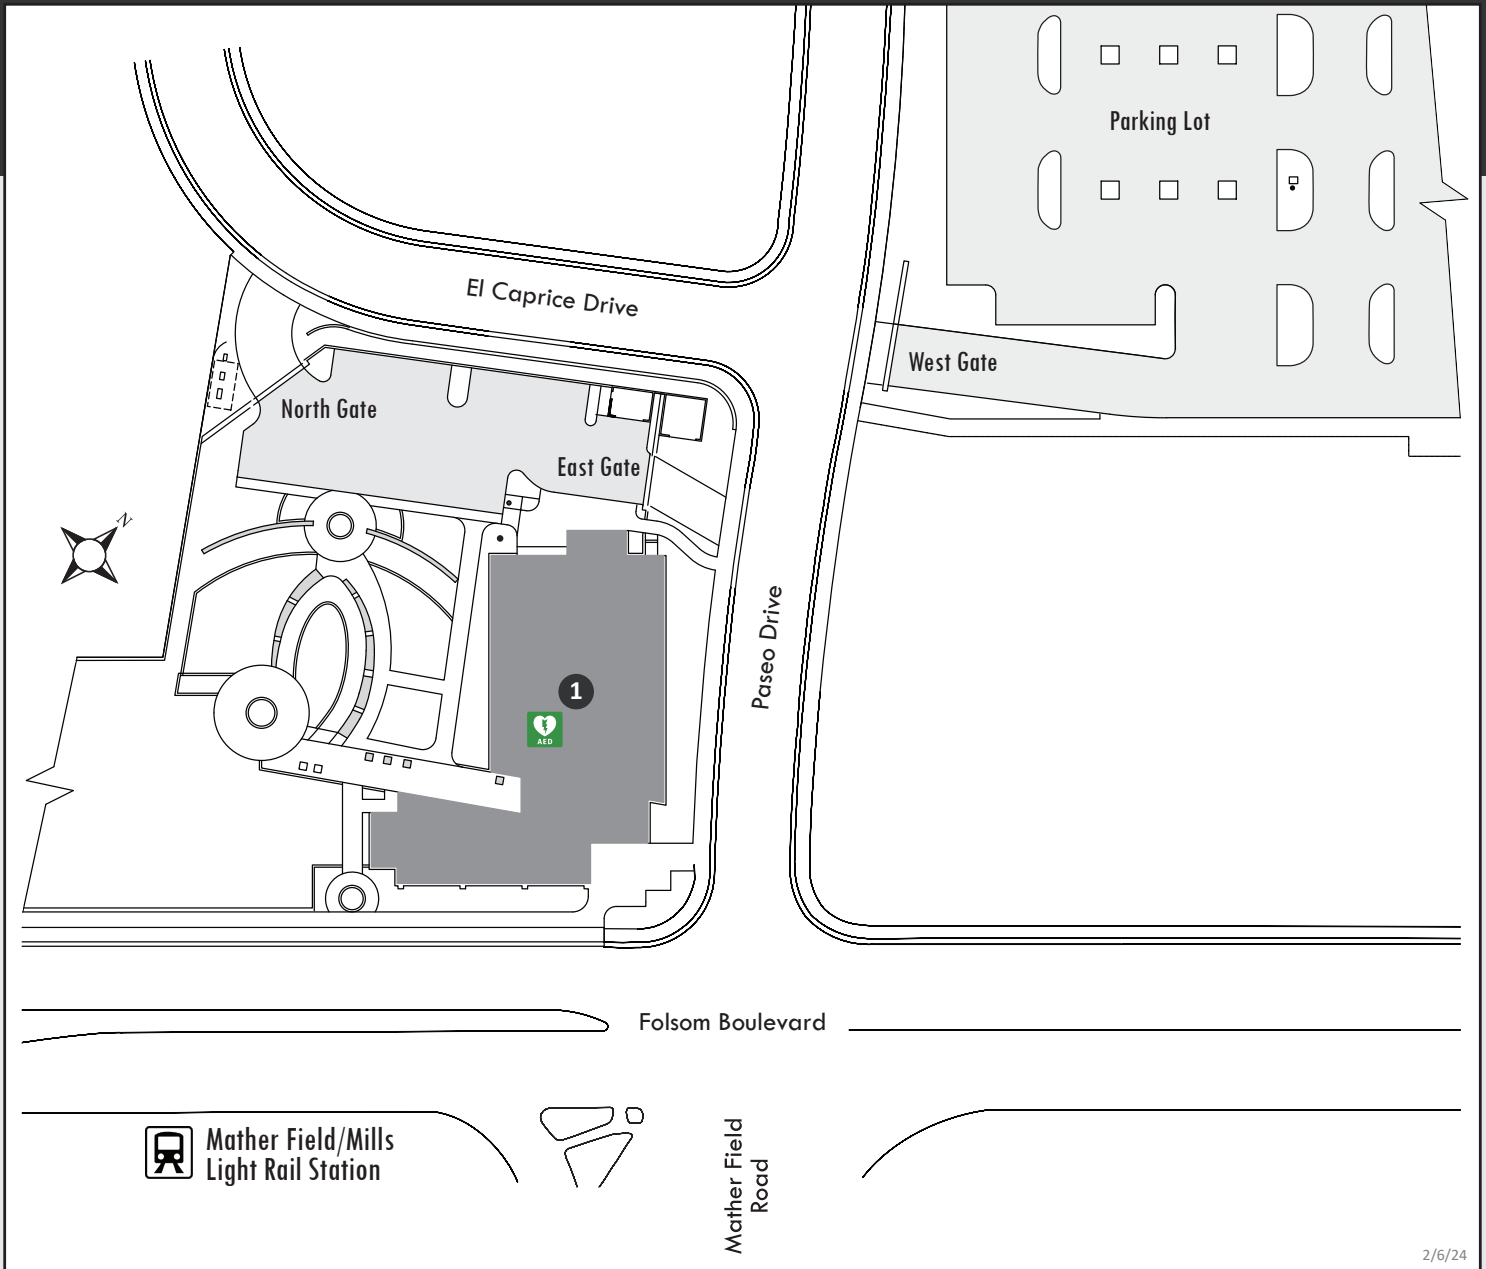

RANCHO CORDOVA CENTER

10259 FOLSOM BLVD., RANCHO CORDOVA, CA 95670

(916) 361-6321 | www.flc.losrios.edu

FOLSOM LAKE COLLEGE
EL DORADO CENTER | RANCHO CORDOVA CENTER

2/6/24

AED (Automated External Defibrillator) locations

- 1 Building 1 - First Floor
RCC1-114